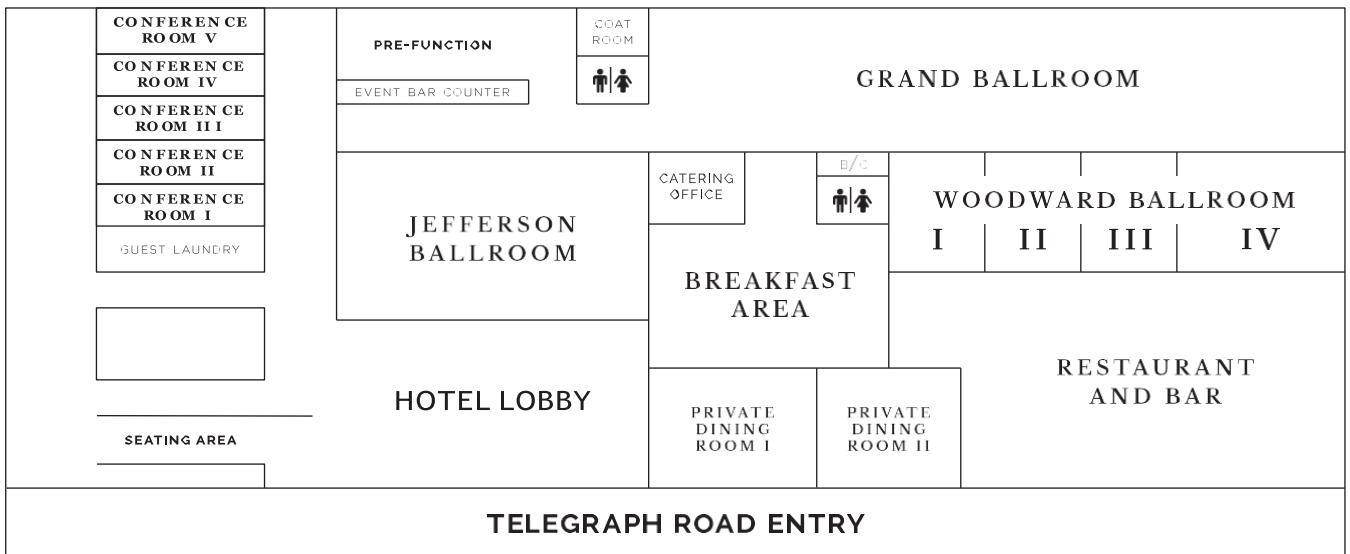

The Atrium - Radisson Hotel Southfield - Detroit

Meeting room Size Area Reception Banquet Theatre Classroom Trade Show Conference

	Meeting room	Size	Area	Reception	Banquet	Theatre	Classroom	Trade Show	Conference
Grand Ballroom	varying		12,000	600	360	600	360	40 6 x 10	
Woodward Ballroom		92 x 40	3,680	200	160	240	160	23 8 x 10	
i		20 x 40	800	40	30	40	30		25
ii		20 x 40	800	40	30	40	30		25
iii		20 x 40	800	40	30	40	30		25
iV		32 x 40	1,280	80	70	120	70		40
Jefferson Ballroom		51 x 35	1,785	100	80	120	80	10 8 x 10	64
Conference room 1		18 x 24	432	12	24	N/A	12		12
Conference room ii		18 x 24	432	24	24	30	12		12
Conference room iii		18 x 24	432	24	24	30	12		12
Conference room iV		18 x 24	432	24	24	30	12		12
Conference room V		18 x 24	432	24	24	30	12		12

capacities listed are on a maximum capacity basis and may vary depending on set-up configuration, audio visual equipment, catering requirements, and service styles.

all conference and event rooms are equipped with complimentary wifi. in-house audio visual equipment, packages, and technicians are available for rent.